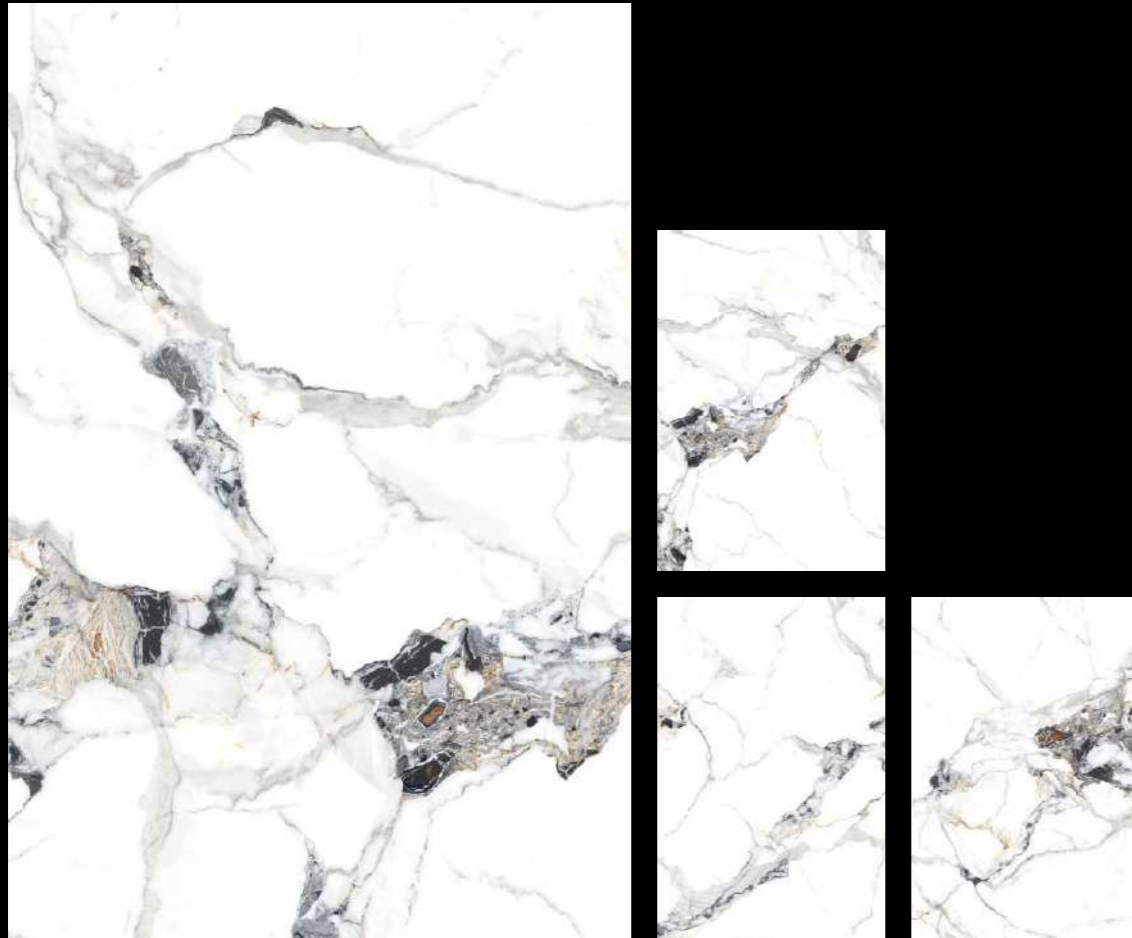

VENEZIA LIGHT GREY

ZARA

Finish | **GLOSSY**

Size | **800x1200MM**
800x1600MM

ZARA WHITE

Random : 4

Finish | **GLOSSY**

Size | **800x1200MM**
800x1600MM