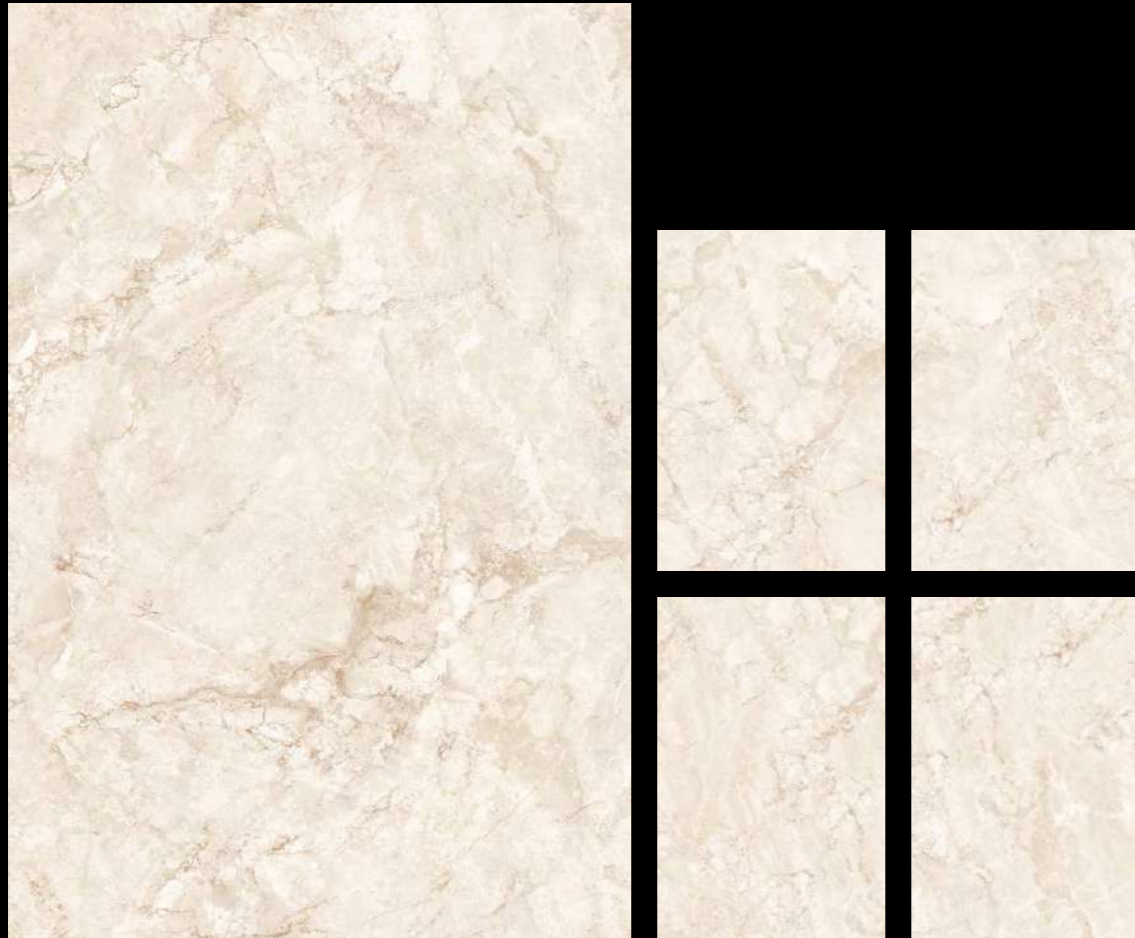

ELIAS

Finish | **GLOSSY** ————— Size | **800x1200MM**
800x1600MM

ELIAS CREMA

Random : 5