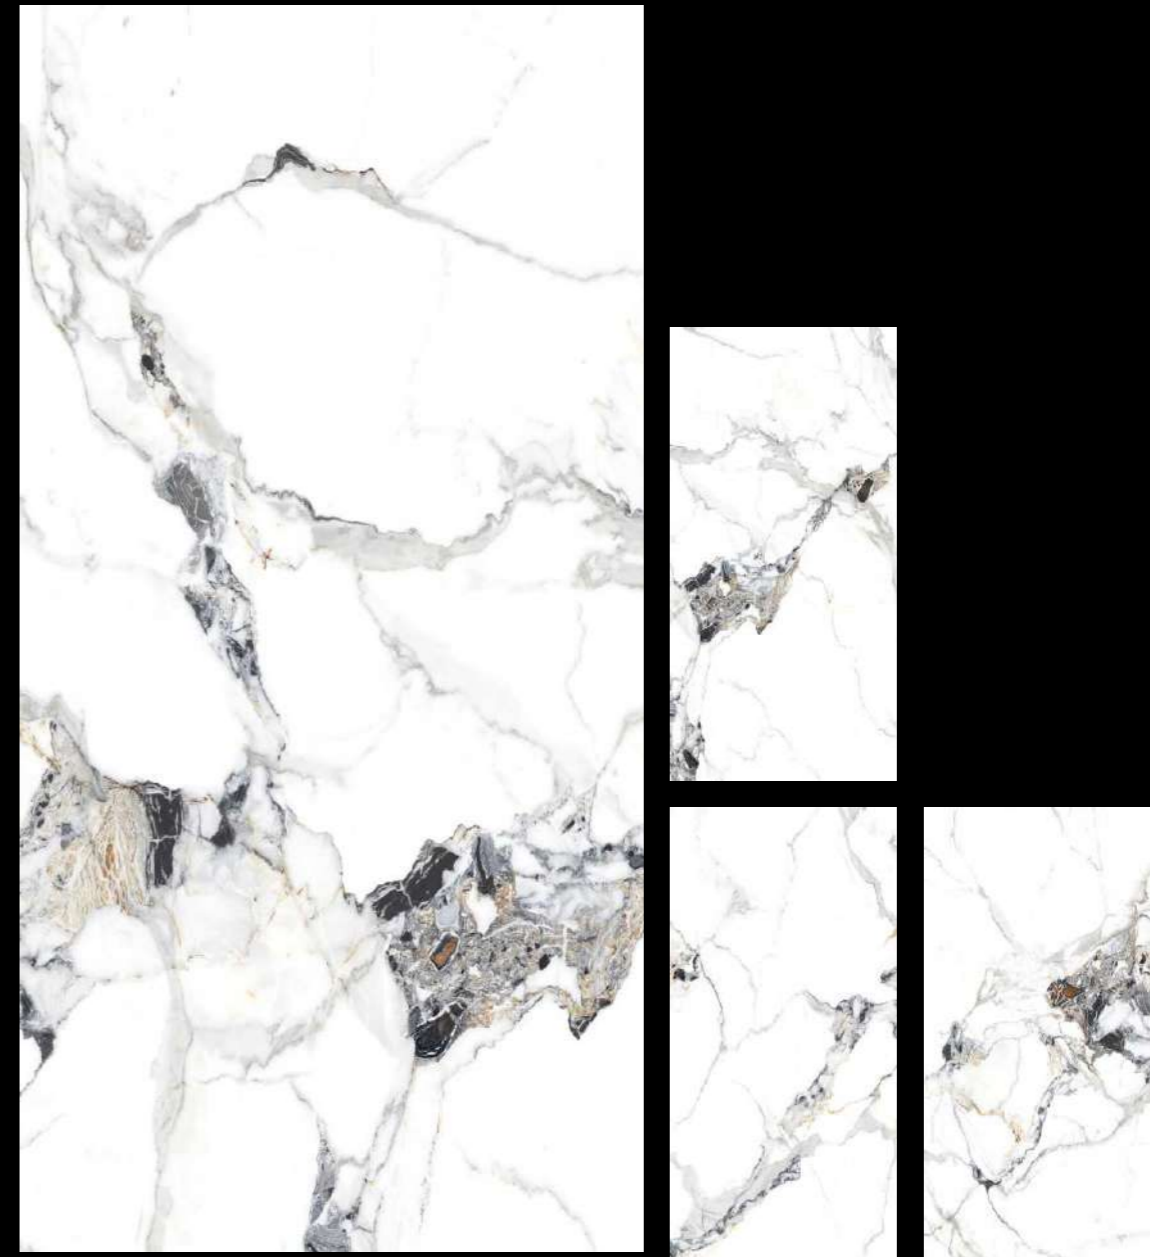

Finish | **GLOSSY**

Size | **800x1200MM**
800x1600MM

ZARA WHITE

Random : 4