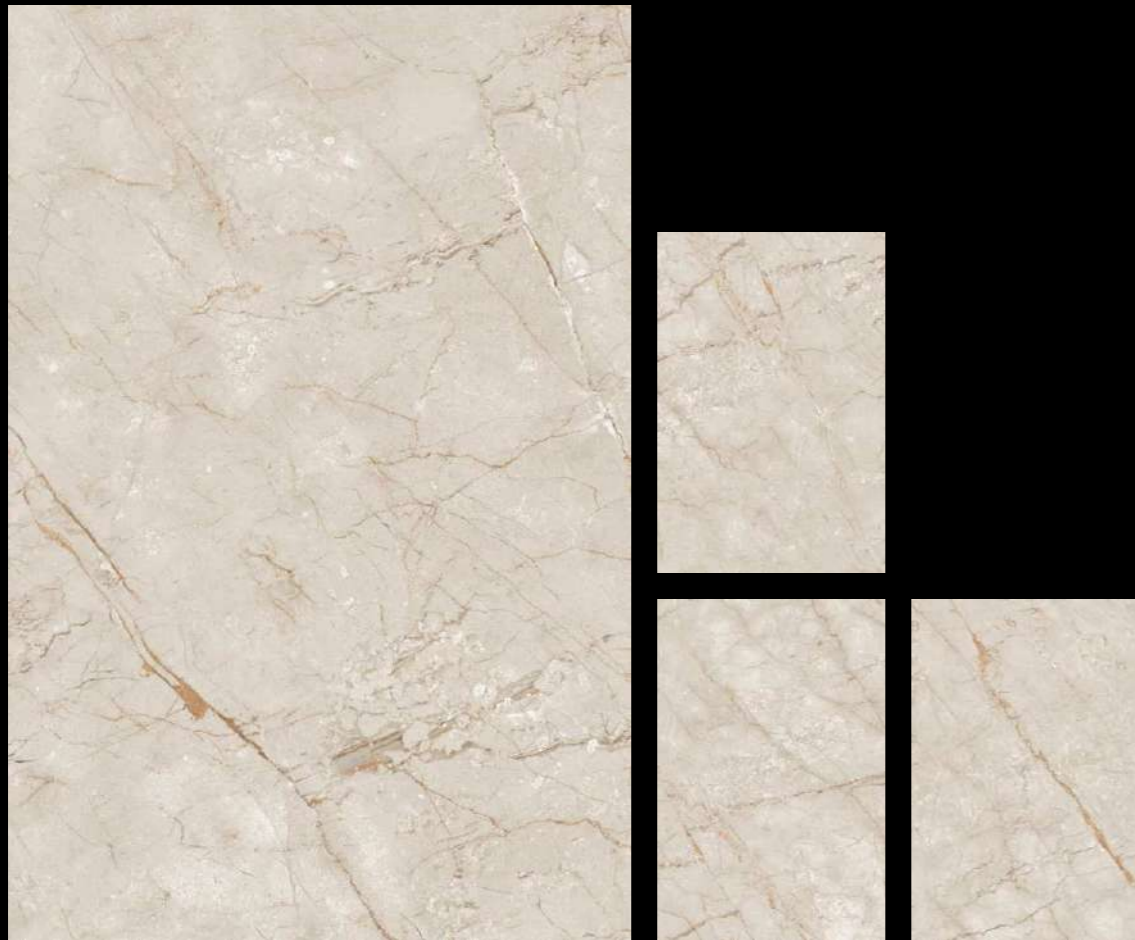

BIANCO STONE

BISSAZA

Finish | **GLOSSY** ————— Size | **800x1200MM**
800x1600MM

BISSAZA BEIGE Random : 4

BISSAZA

Finish | **GLOSSY** ————— Size | **800x1200MM**
800x1600MM

BISSAZA GREY Random : 4

BISSAZA